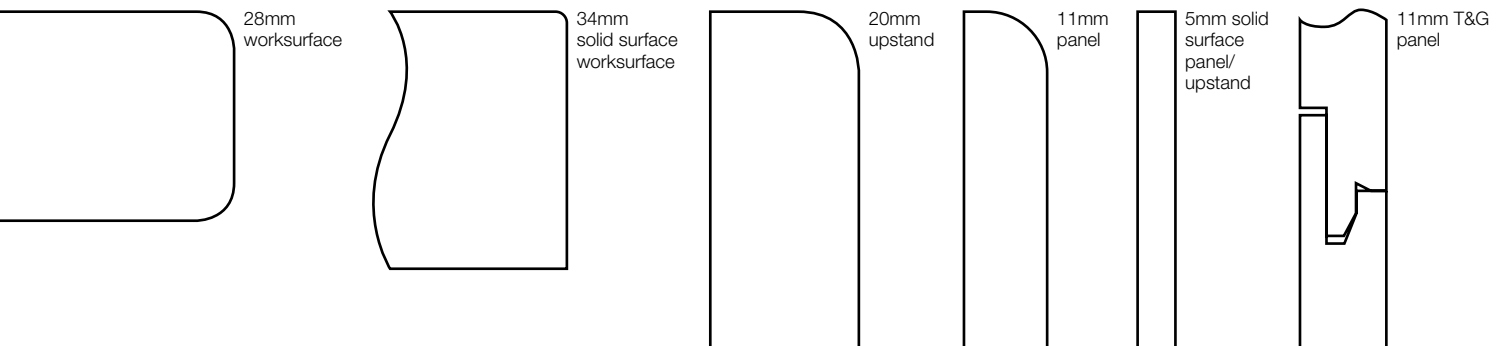

All laminate worksurfaces come with a matching edging strip and care leaflet.
Solid surface worksurfaces are supplied factory sanded and edged on 3 sides.

Extrusions

Extrusions are available in 2450mm lengths and the following colours:

- **Internal corner** black, white and bright polish
- **External corner** black, white and bright polish
- **Straight joint** black, white and bright polish
- **End cap** black, white and bright polish
- **Shower & bath seal** white only

Profiles